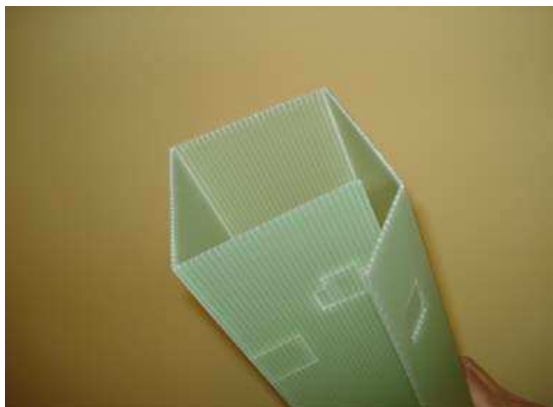

The SHELTERS are protecting tubes in polypropylene honeycomb from 350 gr / sqm and with an anti-UV treatment for a good resistance to atmospheric agents, machines, and sunlight. Their function is to protect the vines and plants by mechanical sottofila, rodents, and herbicides. They also reduce the excessive afflussod'aria that could dehydrate the plant. The use of these new plants protezioniper tettilinea promotes the growth of the plant, also microclimatic conditions that are formed within the SHELTER stimulate the growth and anticipate the entry into production of the plant.

Areas of expertise

GROWING, FORESTRY, FRUIT, AND FORESTRY reforestation.

- Protection for your cuttings
- Excellent impact protection
- Protection from treatments sottofila
- Protection from herbicide treatments
- Protection against rodents
- They encourage the development of screw barbatella
- Shelter from the Wind and favorable microclimate
- Ideal for new afforestation
- Suitable for the protection of conifers
- The operations of weeding in the early years of the system are greatly facilitated
- Easy targeting young vines in the vineyard
- Protection of ungulates
- They promote vegetative growth
- Reusable after recovery to restore the failed areas
- Limited water loss by evaporation

Specifications

- Material: Polypropylene honeycomb color light green / brown from 350 gr / sqm. (Available on request in other colors and weights).
- Treaty anti-UV.
- Section of a square with side 10 cm
- Widths available in standard sizes: 40/50/60/80/100/120/140 cm
- Ability to customize the sizes and patterns according to your needs.
- Delivered lying on pallets of 2000/3000 pcs.